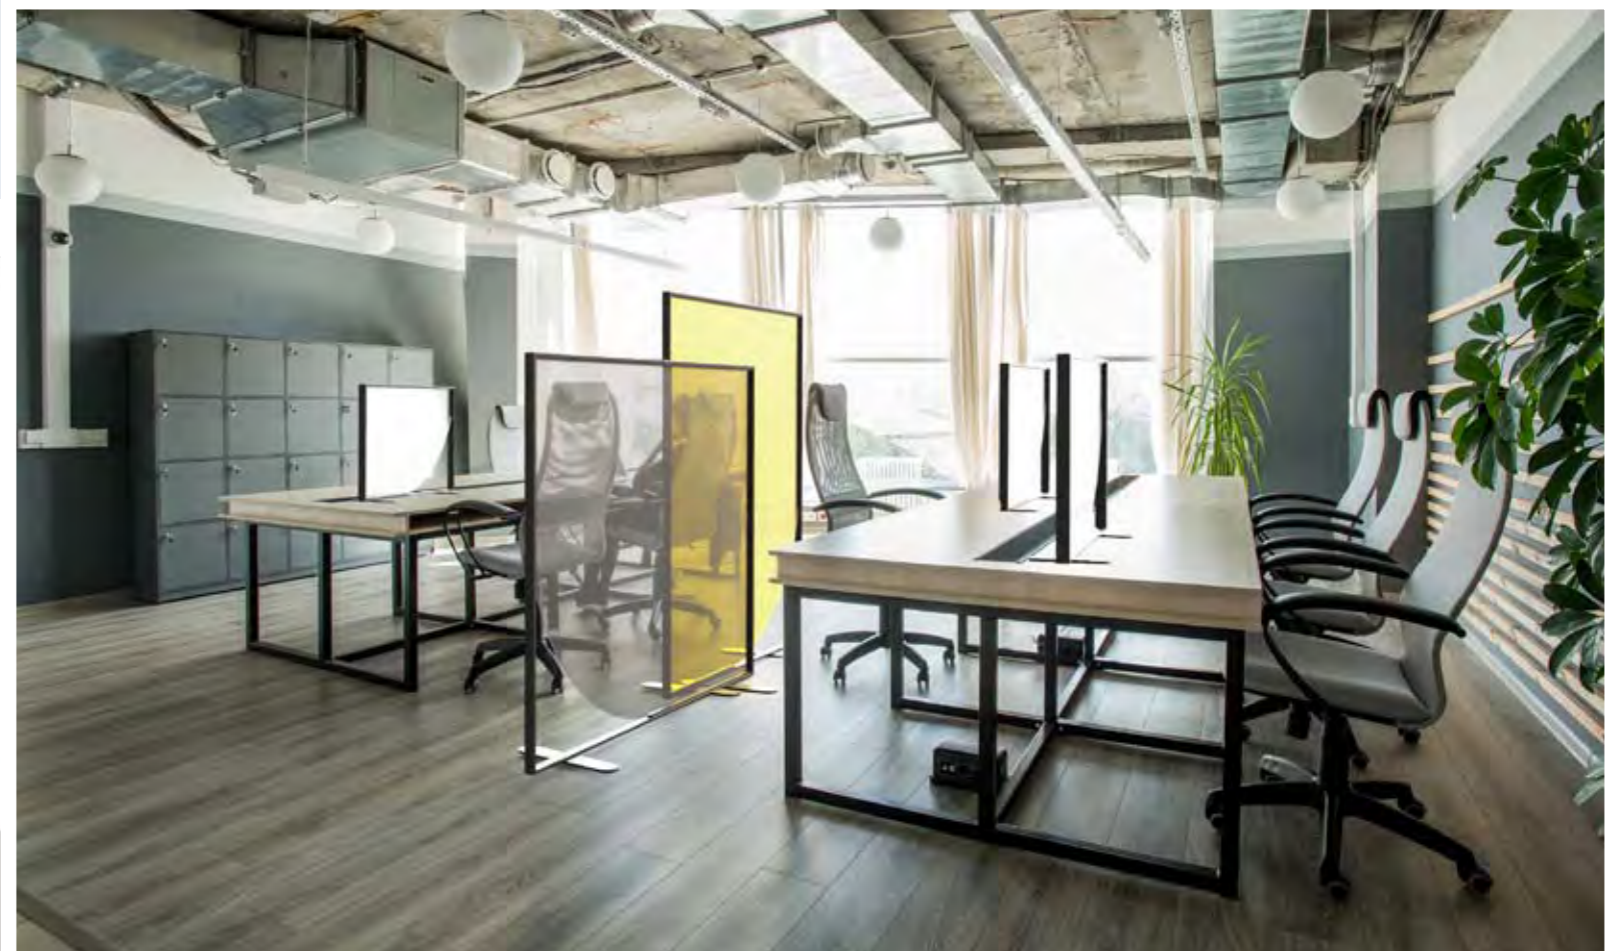

*Sunset floor line with Mustard Yellow and smoked plexiglass / matt black metal structure
Sunset table line with transparent plexiglass / matt black metal structure*

Clear table line with transparent plexiglass / Oak wood structure with water-based paint