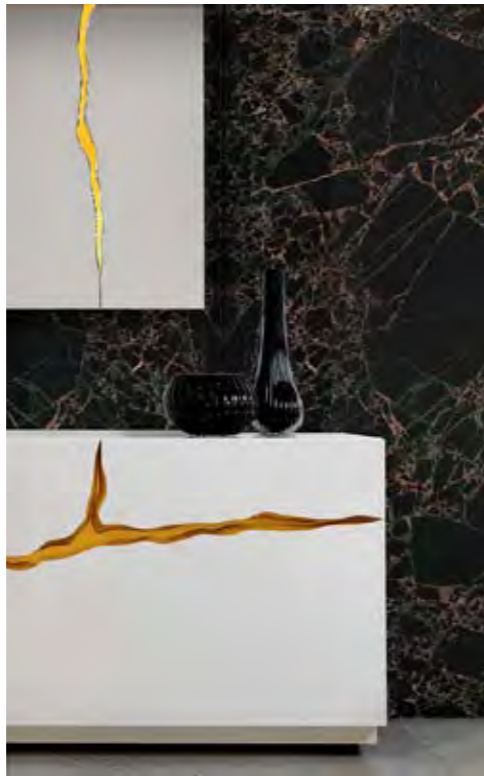

pag. 28

SLIDE

*Slide Counter in Champagne
laminare / left element Paradise
Azure painted / right element in
Marmo Bianco chipboard*

Slide Counter in Champagne laminate / left element Quartz Pink painted / right element in Marmo Bianco chipboard