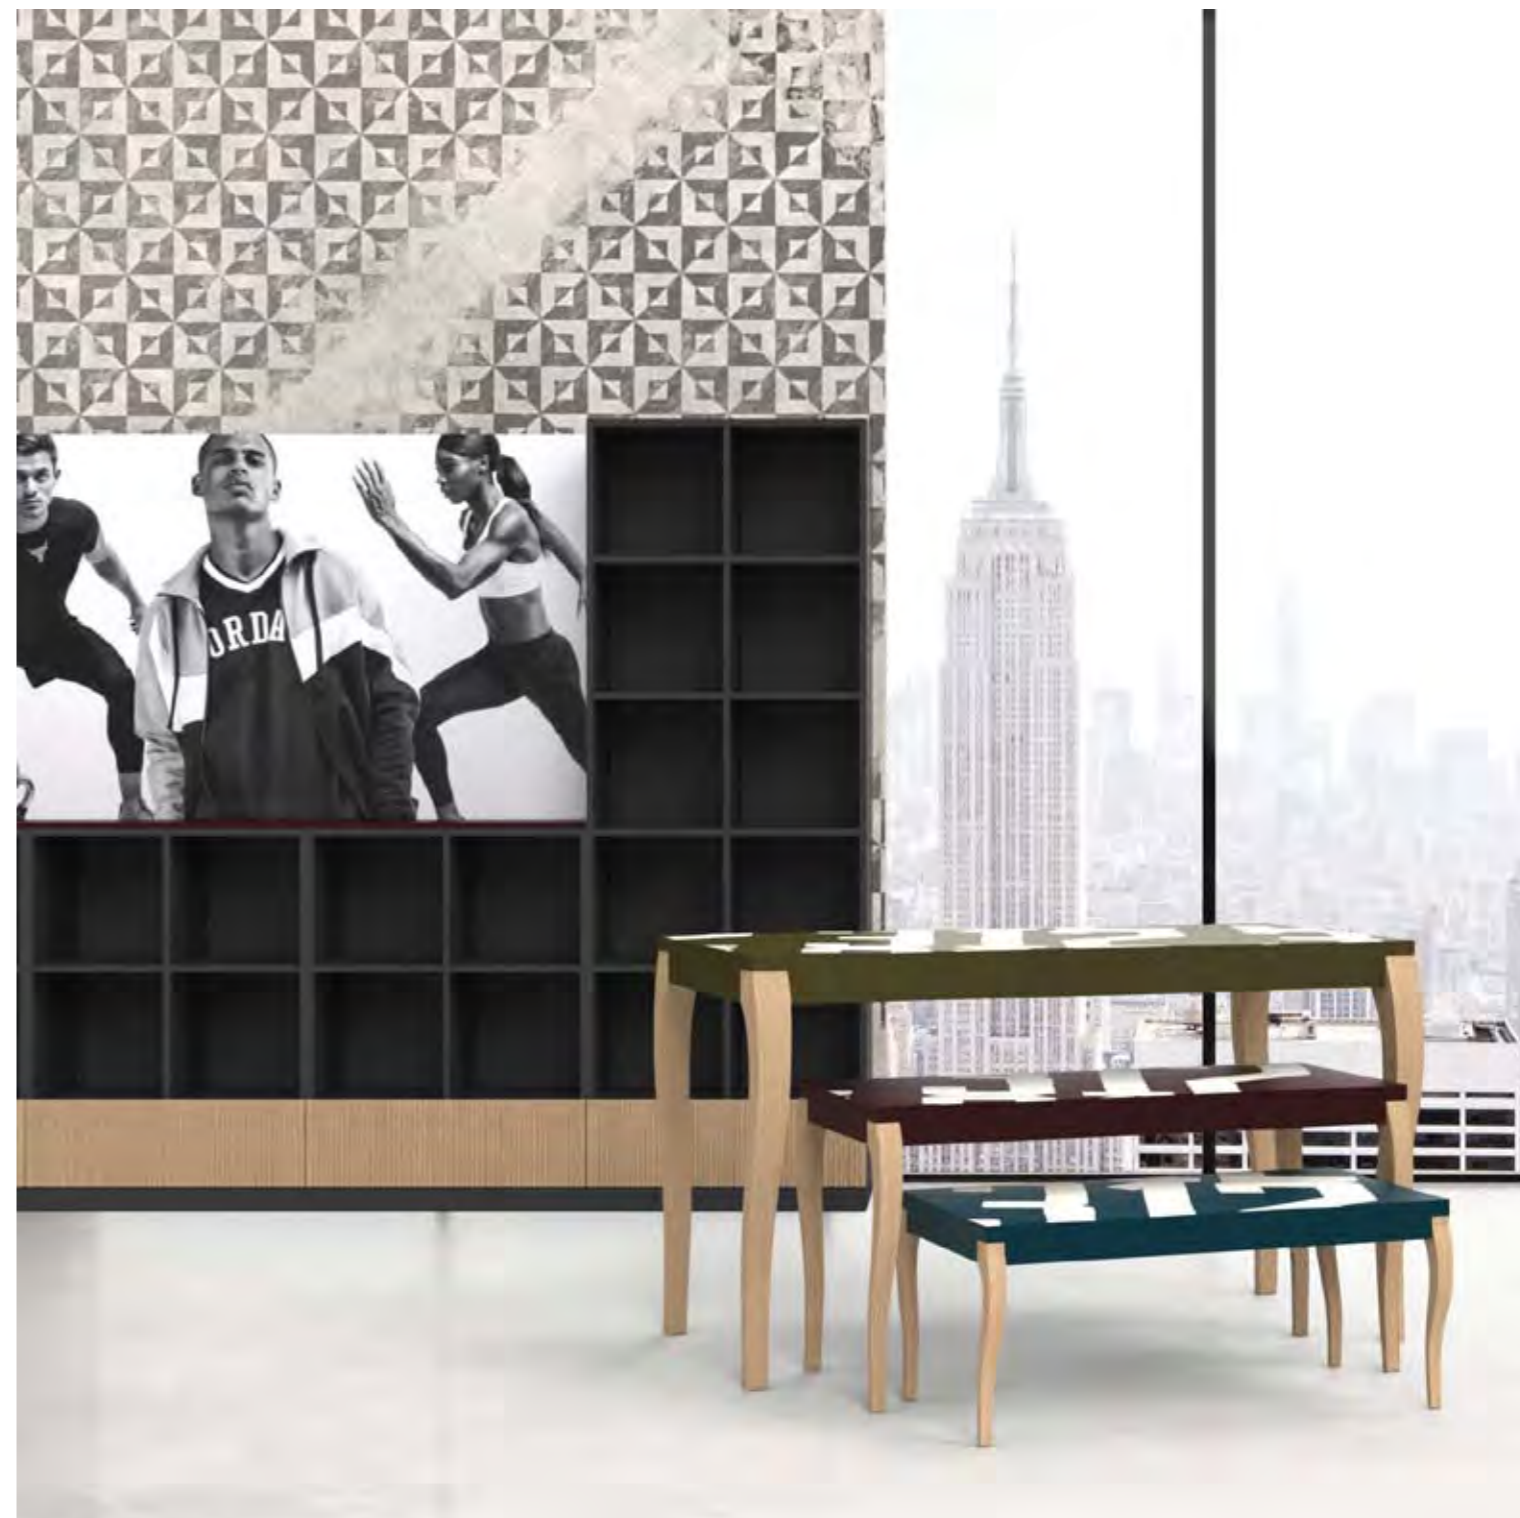

Casellari e tavoli Zero

Shelving unit and Zero table

*Shelving unit in Matt Black chipboard / drawers with soft closing system and slatted front in oak wood
Zero table trio / UV-printed top / legs in oak wood*