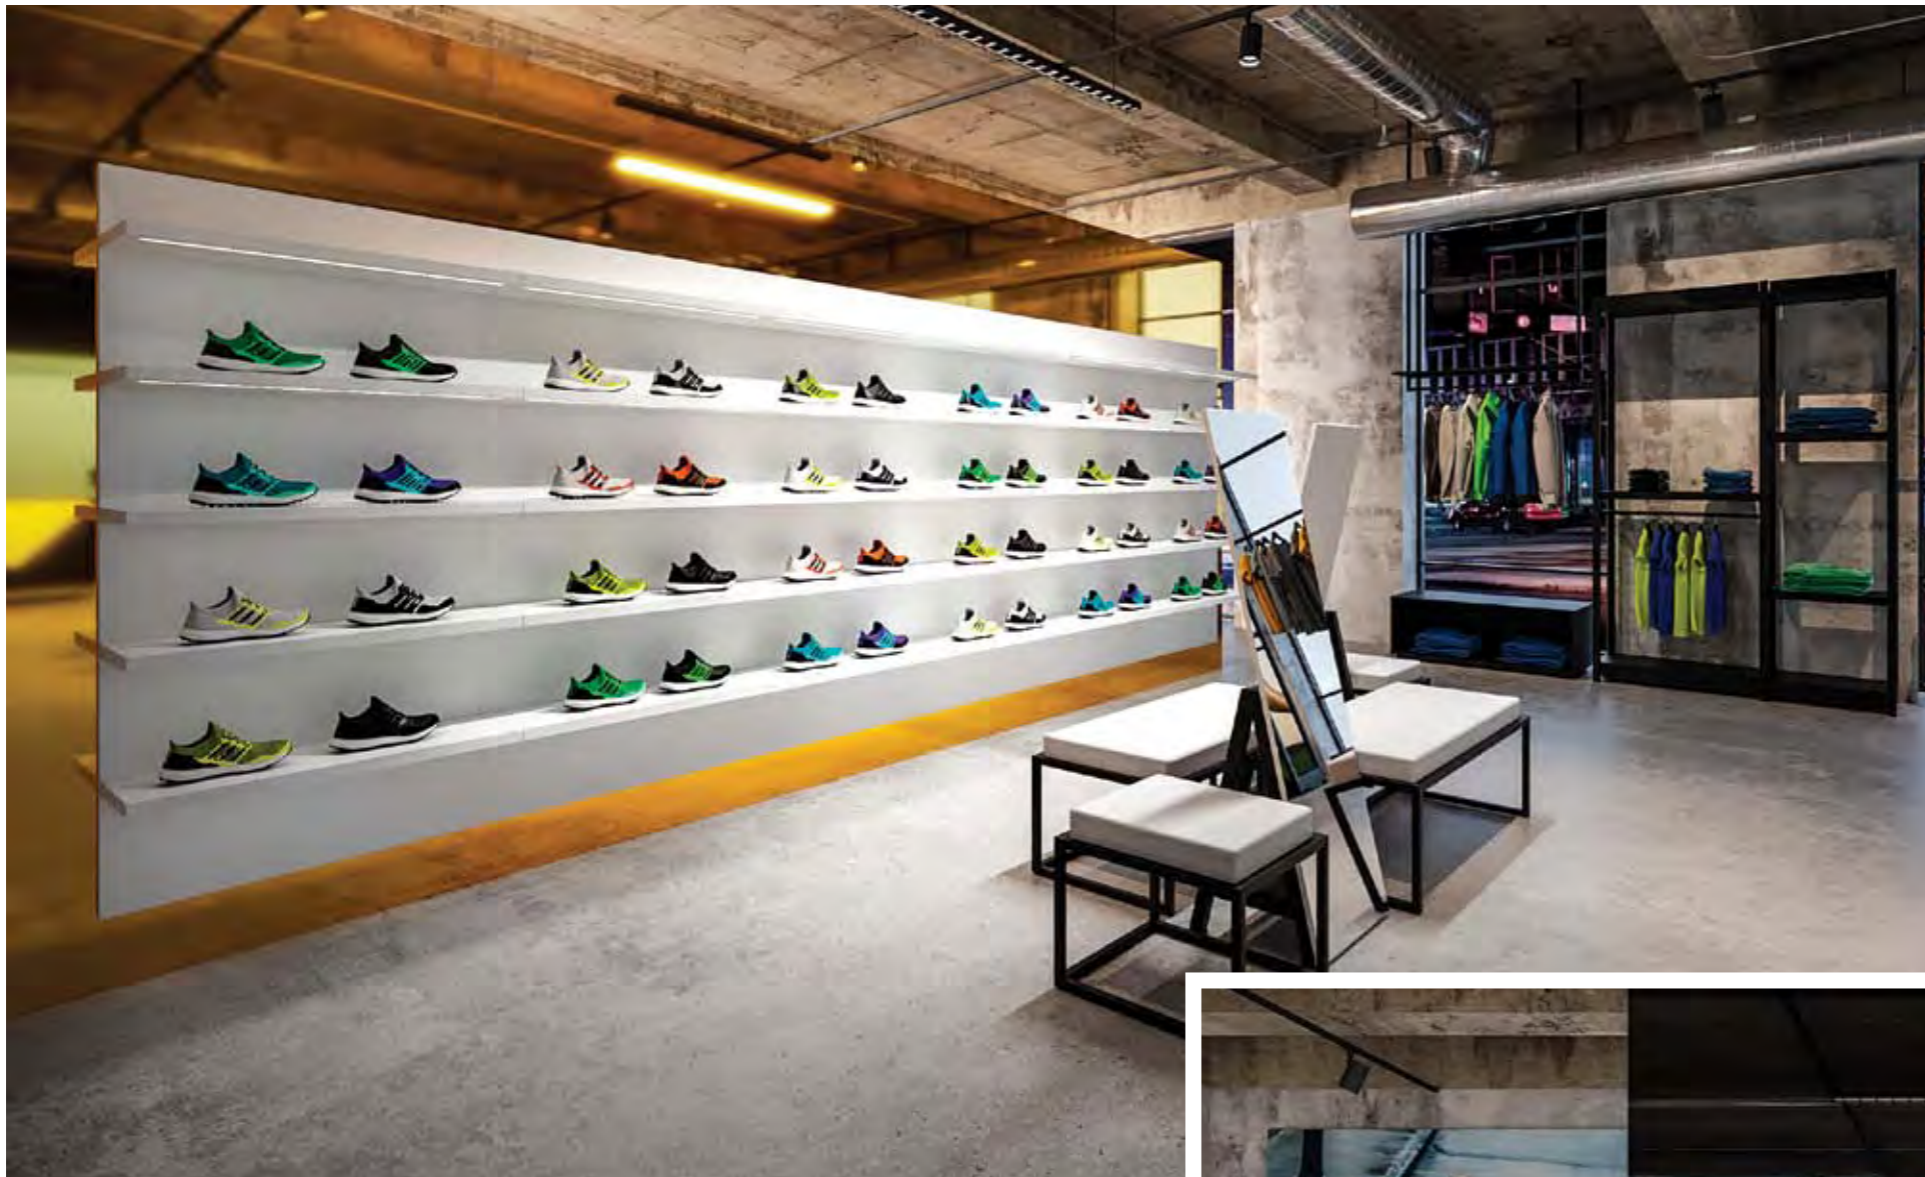

Wall with Wall System panels and fixed shelves / Rainbow seats / Linea 9 self-standing mirror / Linea 9 self-standing unit in the background