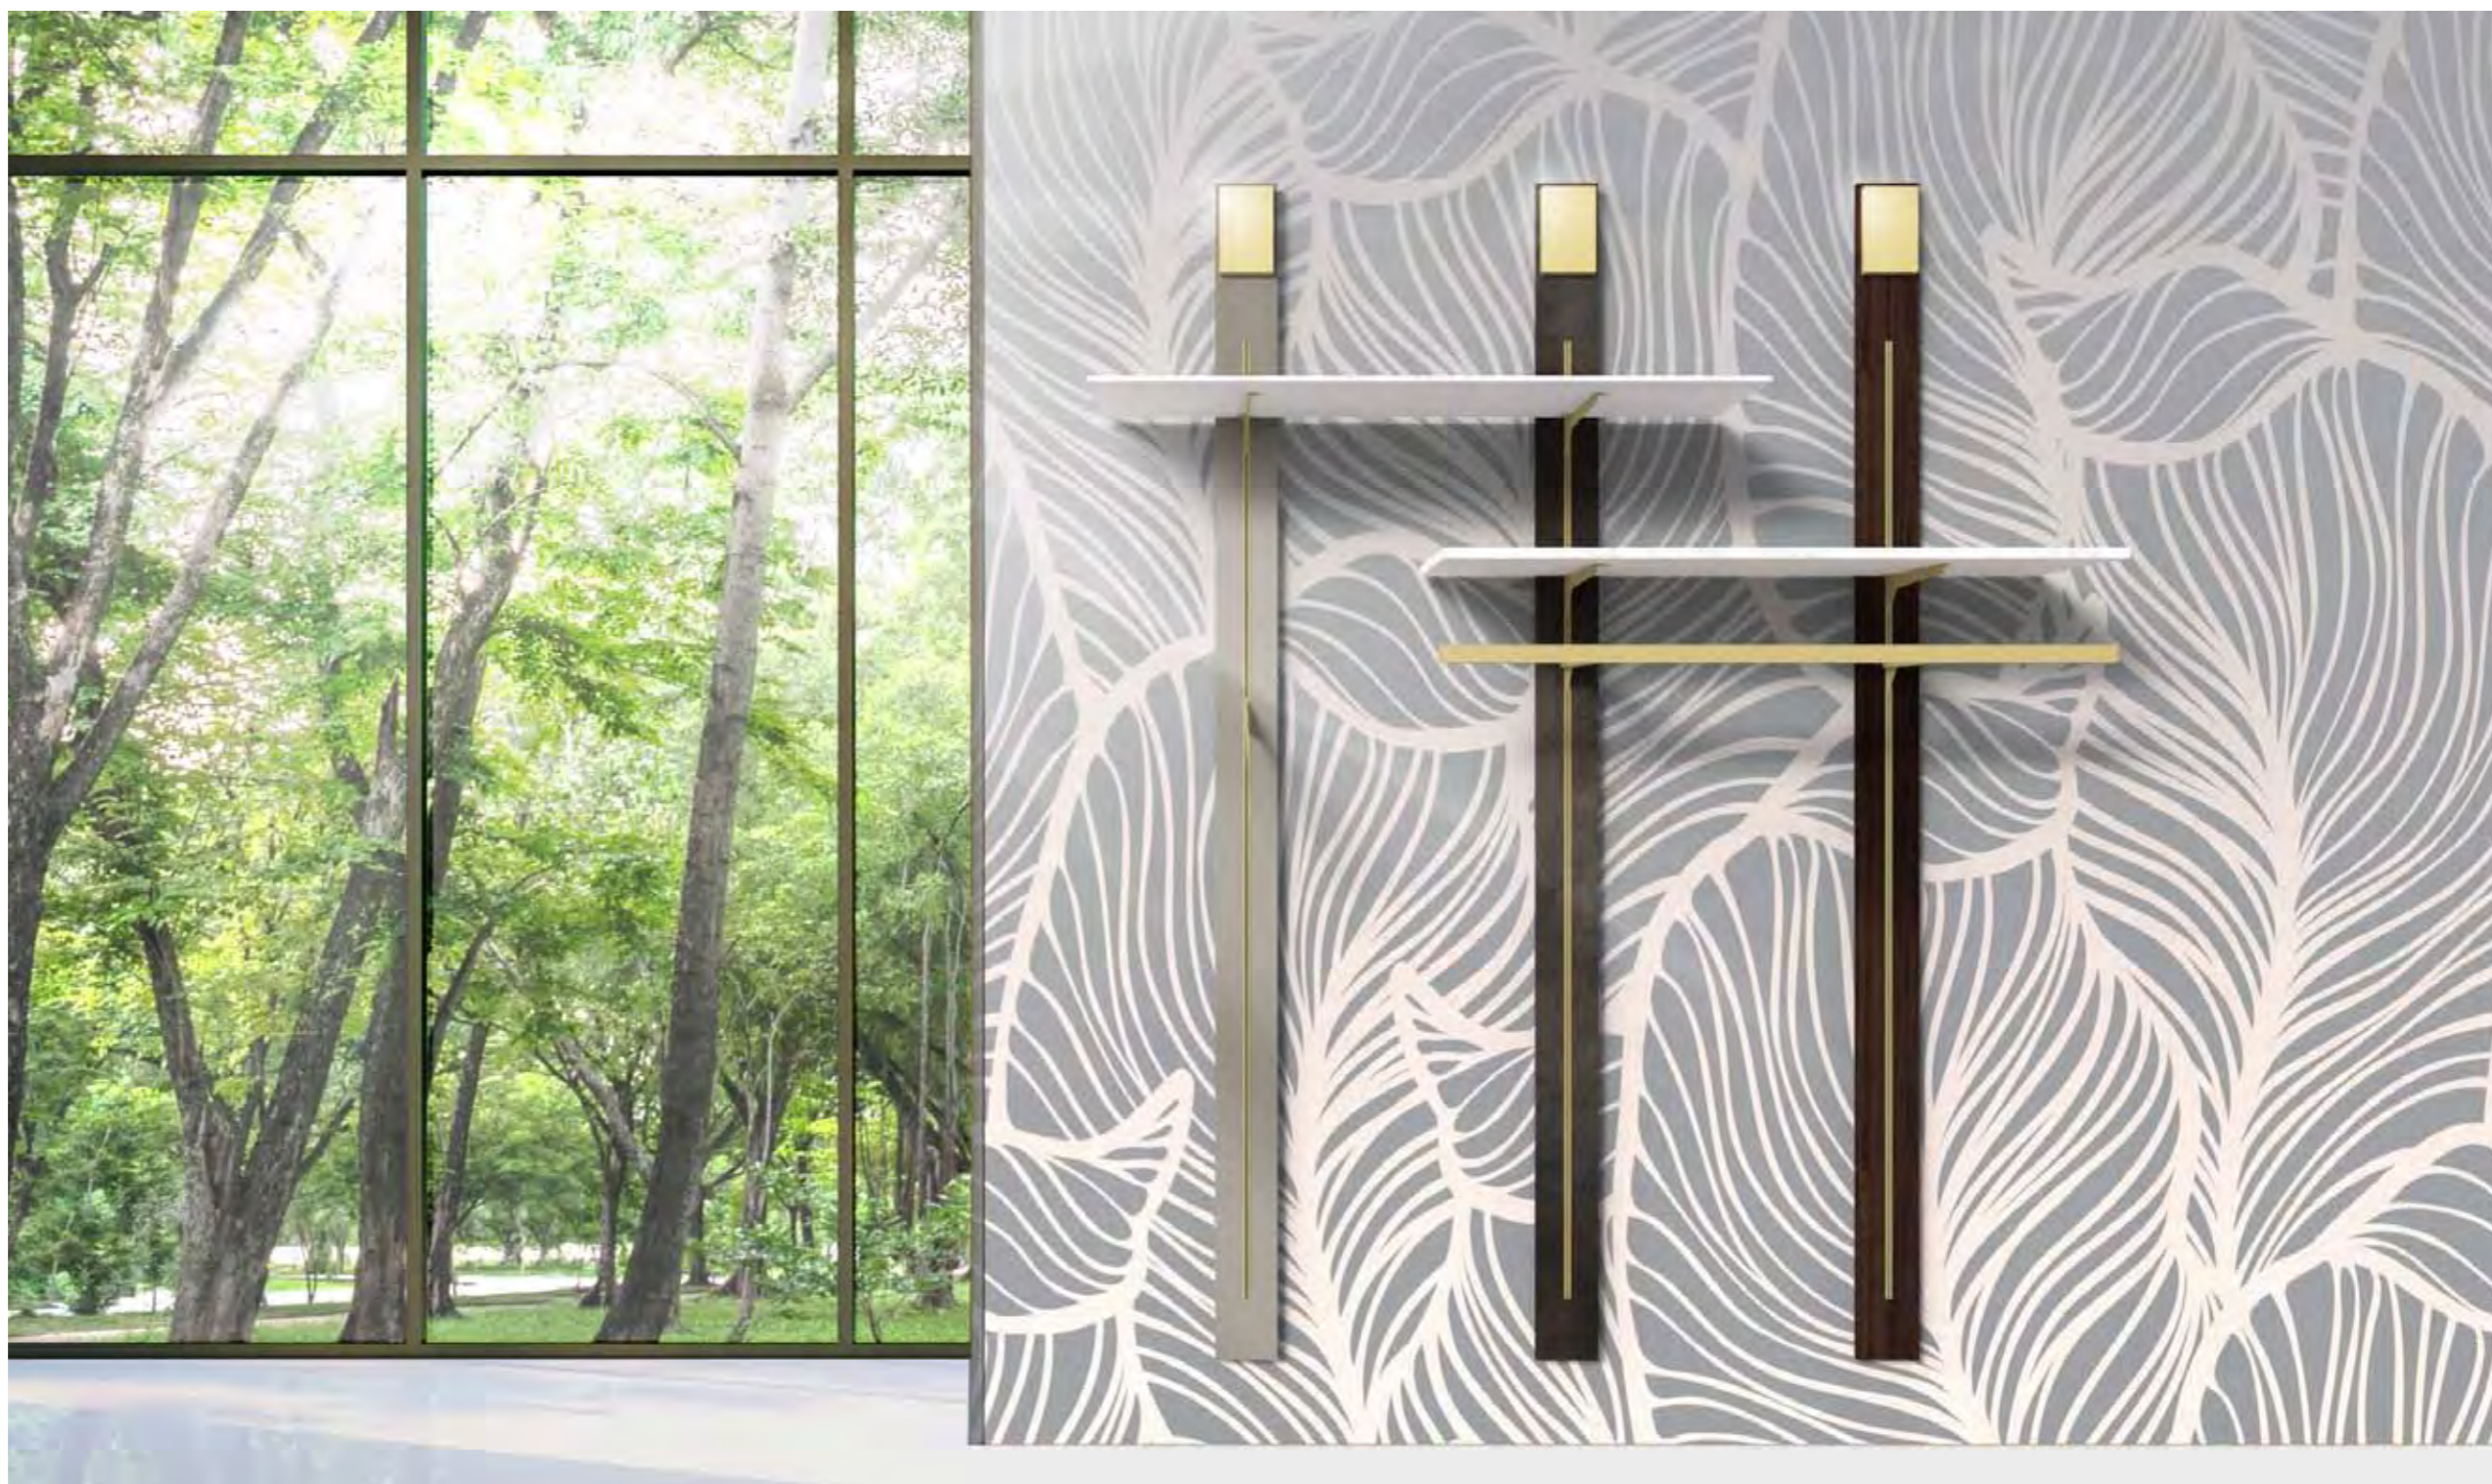

Montanti a parete con sistema a cremagliera
Wall uprights with rack system

Wall uprights with racks / structure in Grigio, Vulcano and Noce Bruno chipboard (from left to right) / front insert in gold chipboard / shelves in Matt White chipboard / Oro Anodic metal painted racks, hanging bar and brackets