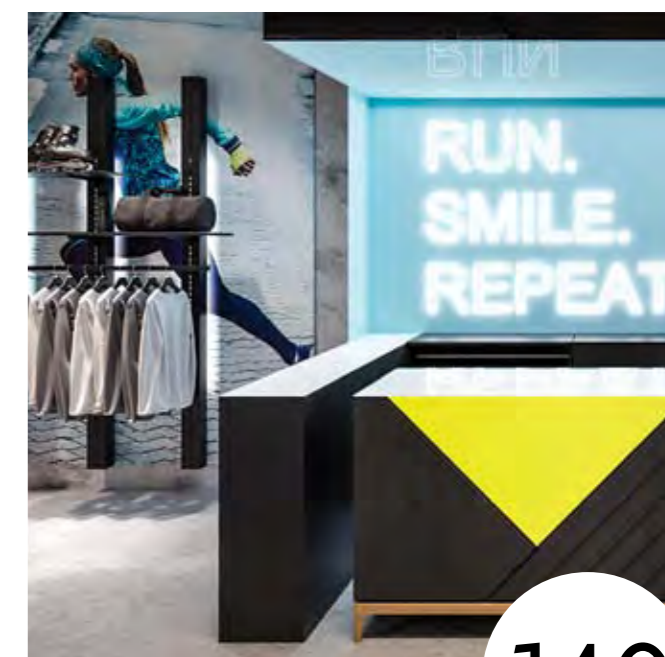

pag. 130

Sport City