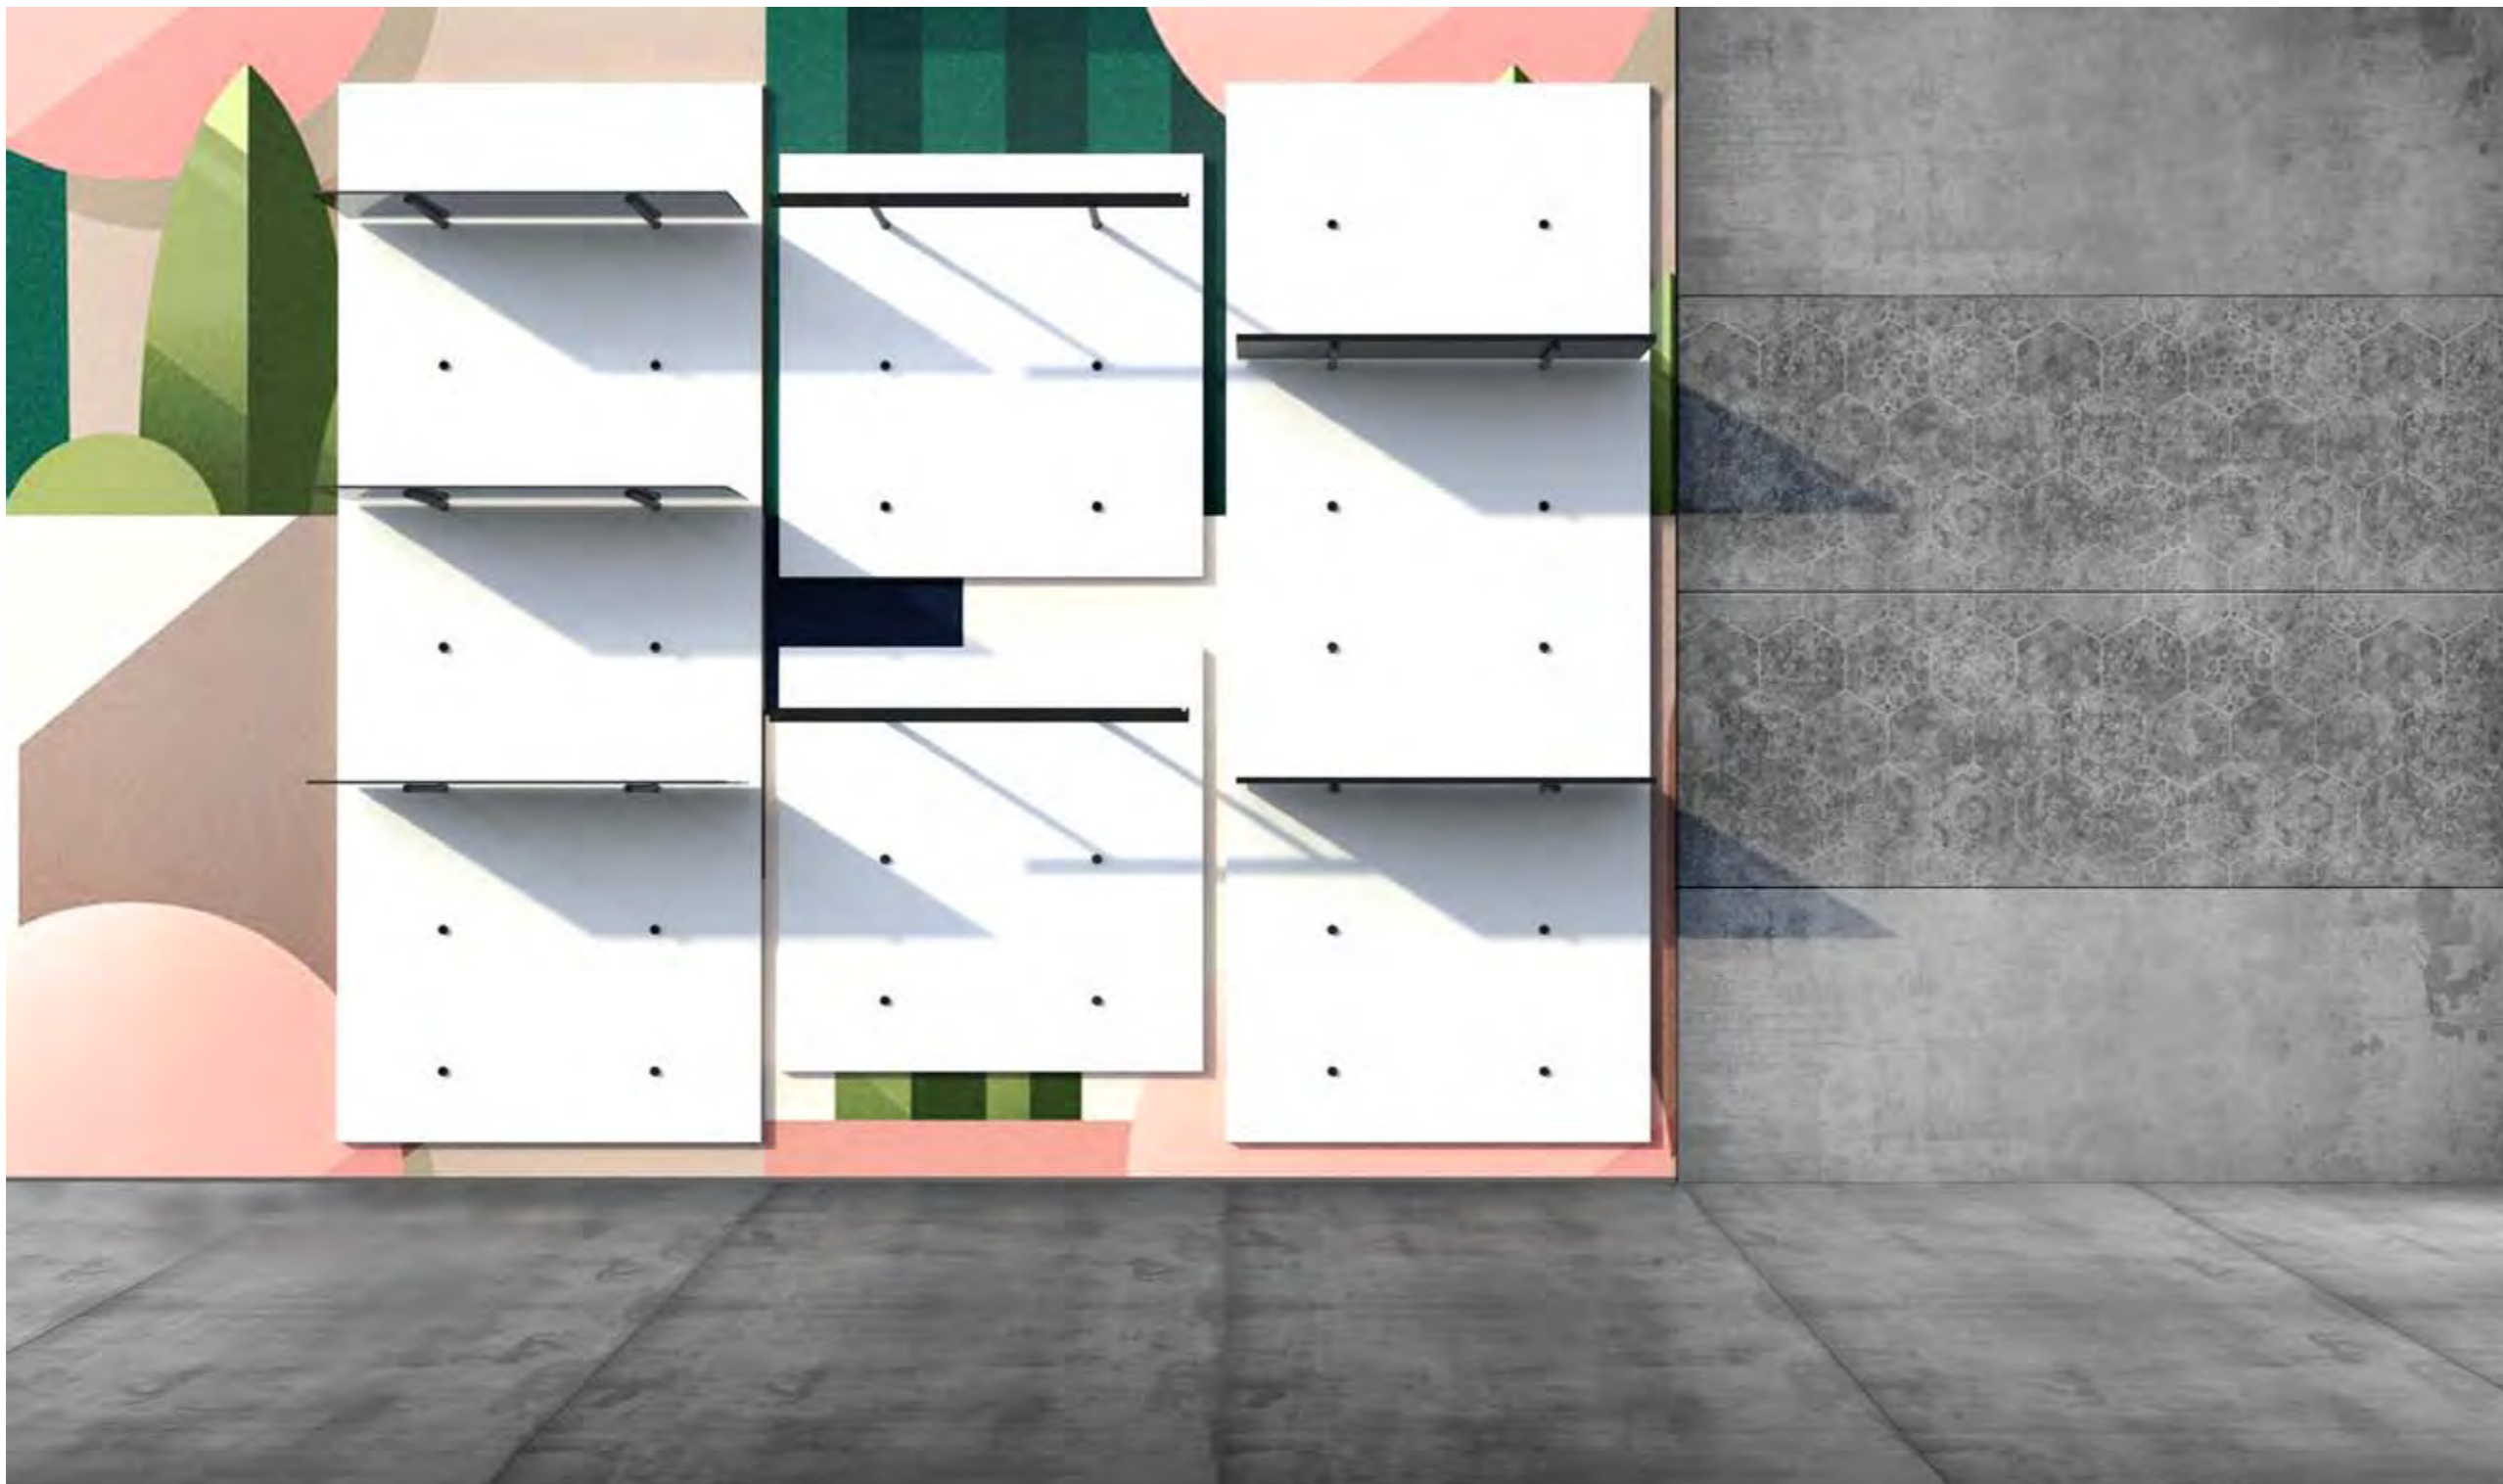

Elementi a parete con sistema a boccola
Wall elements with plug-in system

Wall elements with plug-in system / panel in Matt White chipboard / shelves in Matt Black chipboard / matt black plugs, hanging bars and brackets