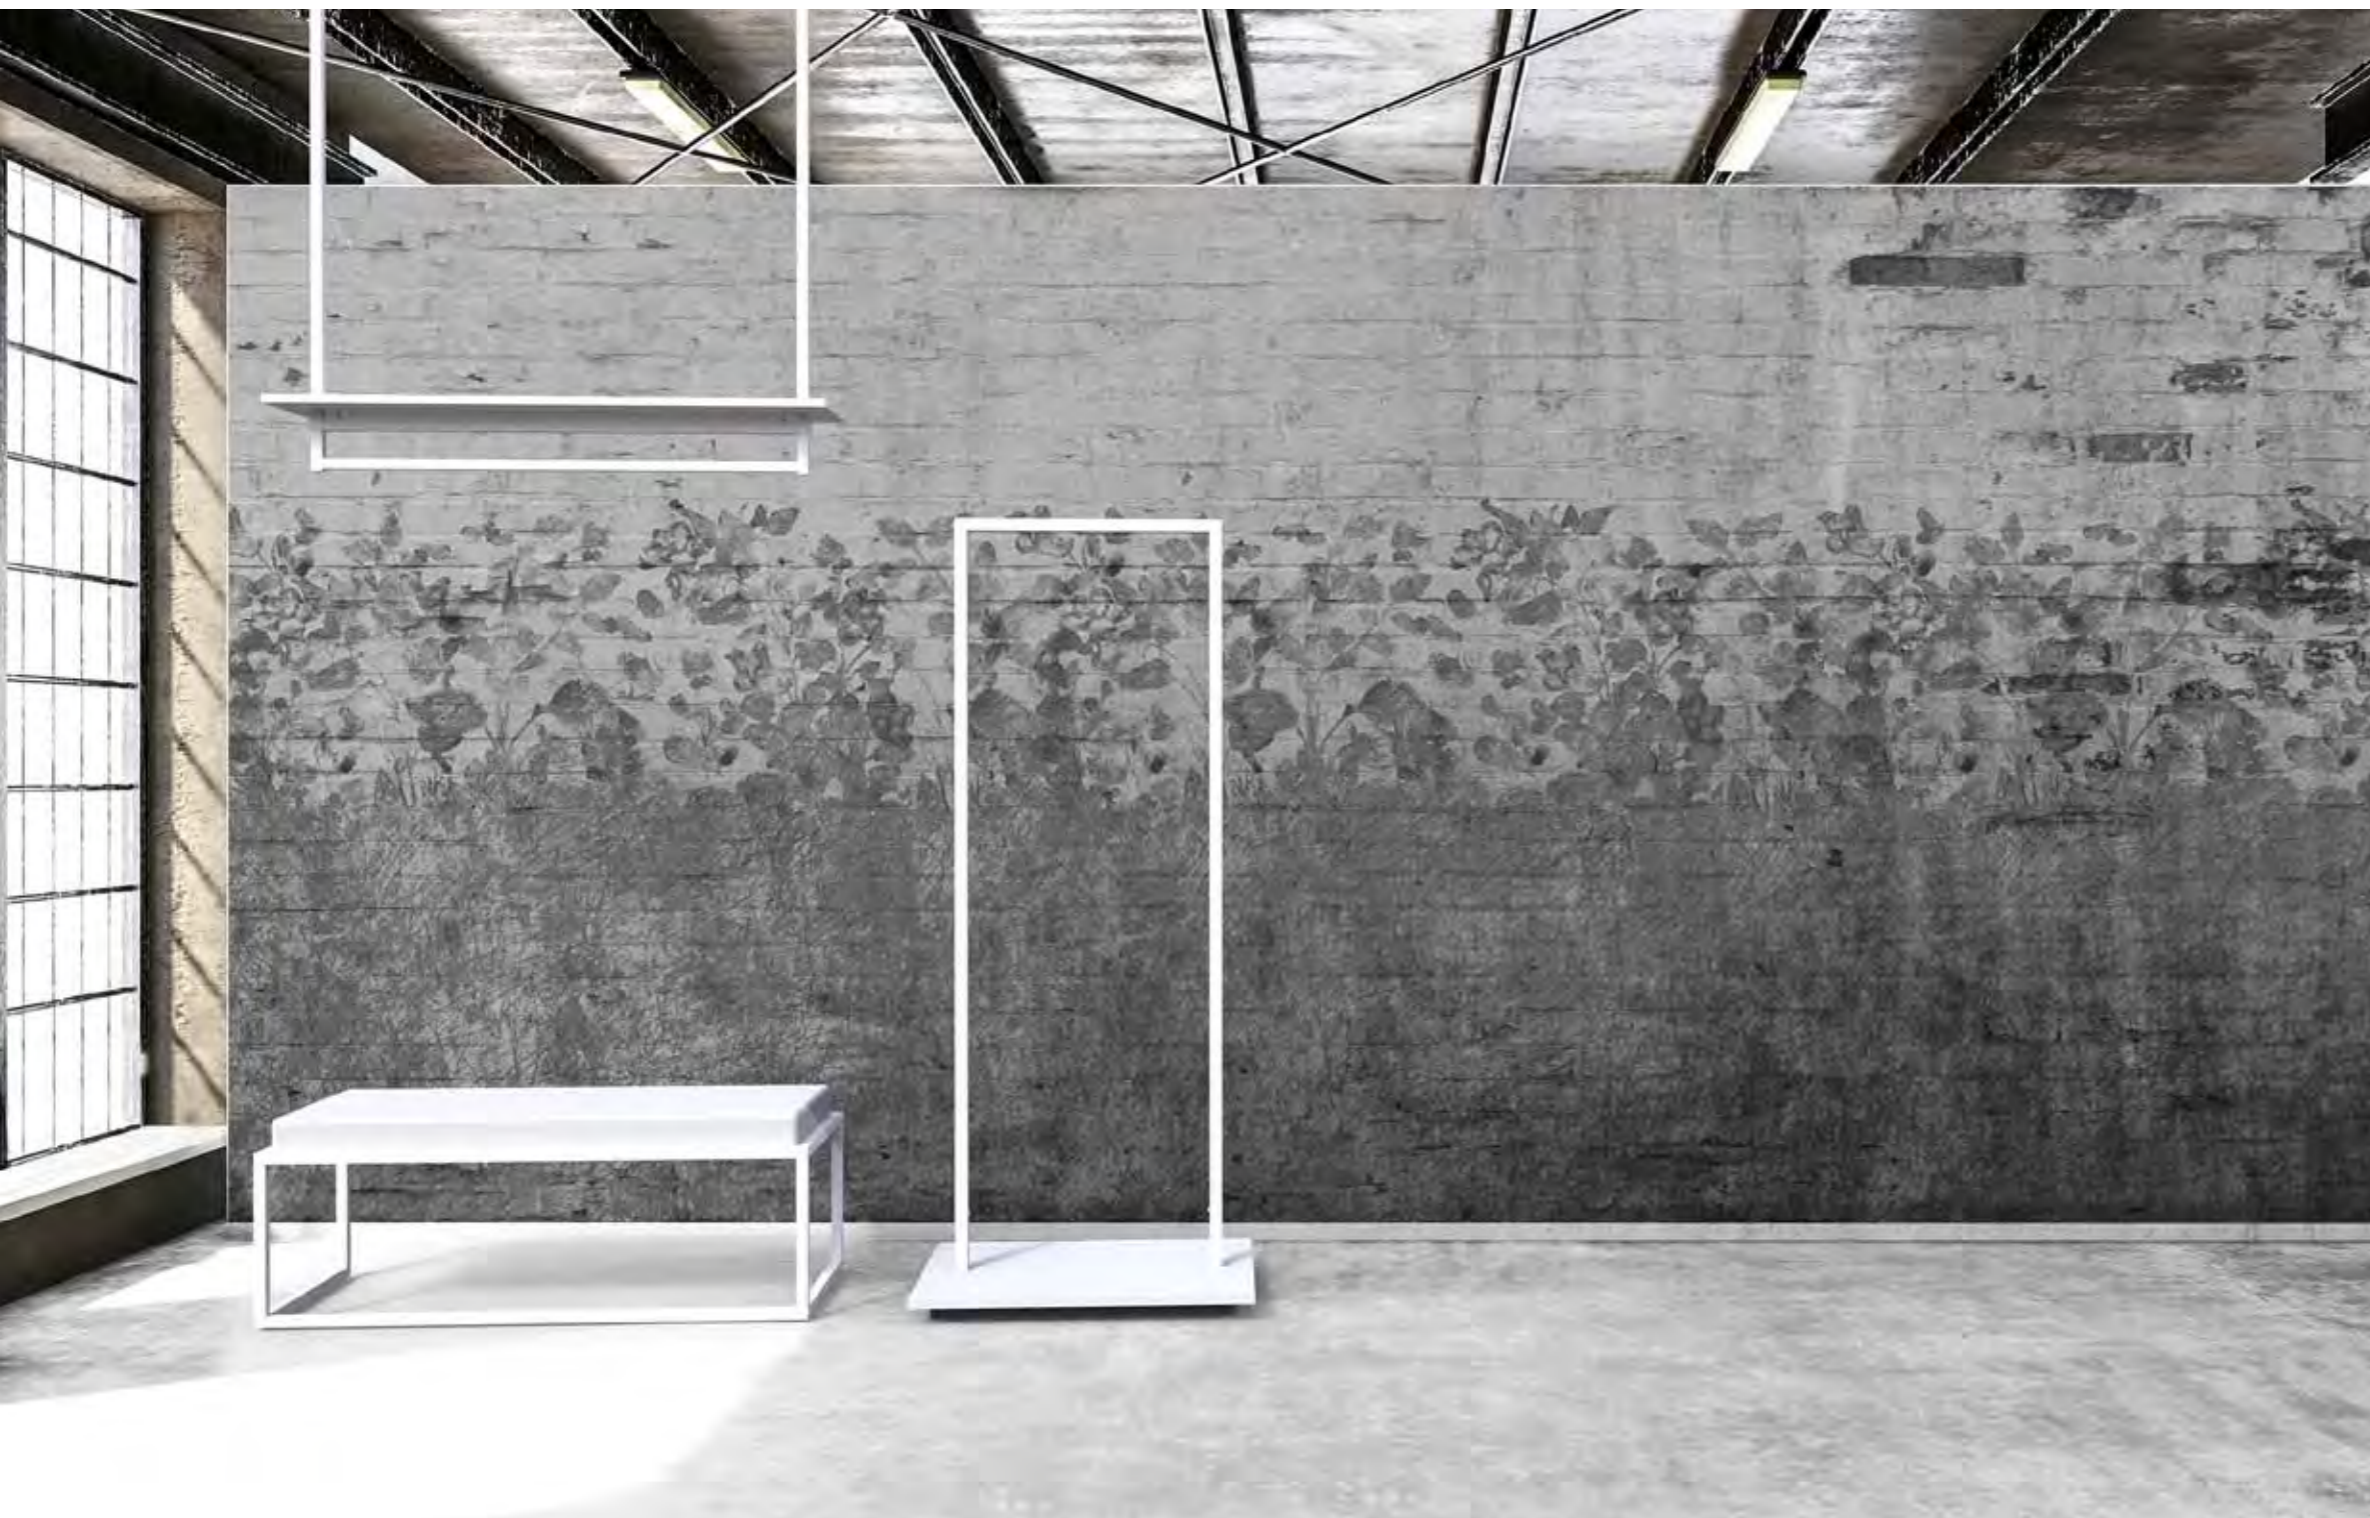

Matt white painted metal parts / base and shelves in Matt White chipboard / seat top covered with matt white leather

Dynamism, lively, color and the joy of furnishing best describes the new revised Linea Zero range.