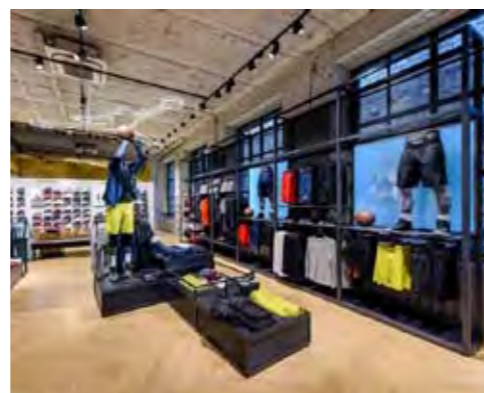

Different thematic areas, each aimed at a discipline, where are displayed clothes and tools dedicated to it.

To focus all the attention on the product, we used backlit shelves, LED lights and neon effects. Particular emphasis was given to the footwear area, where we set up an entire wall system in the back wall of the store: a unique scenographic impact.