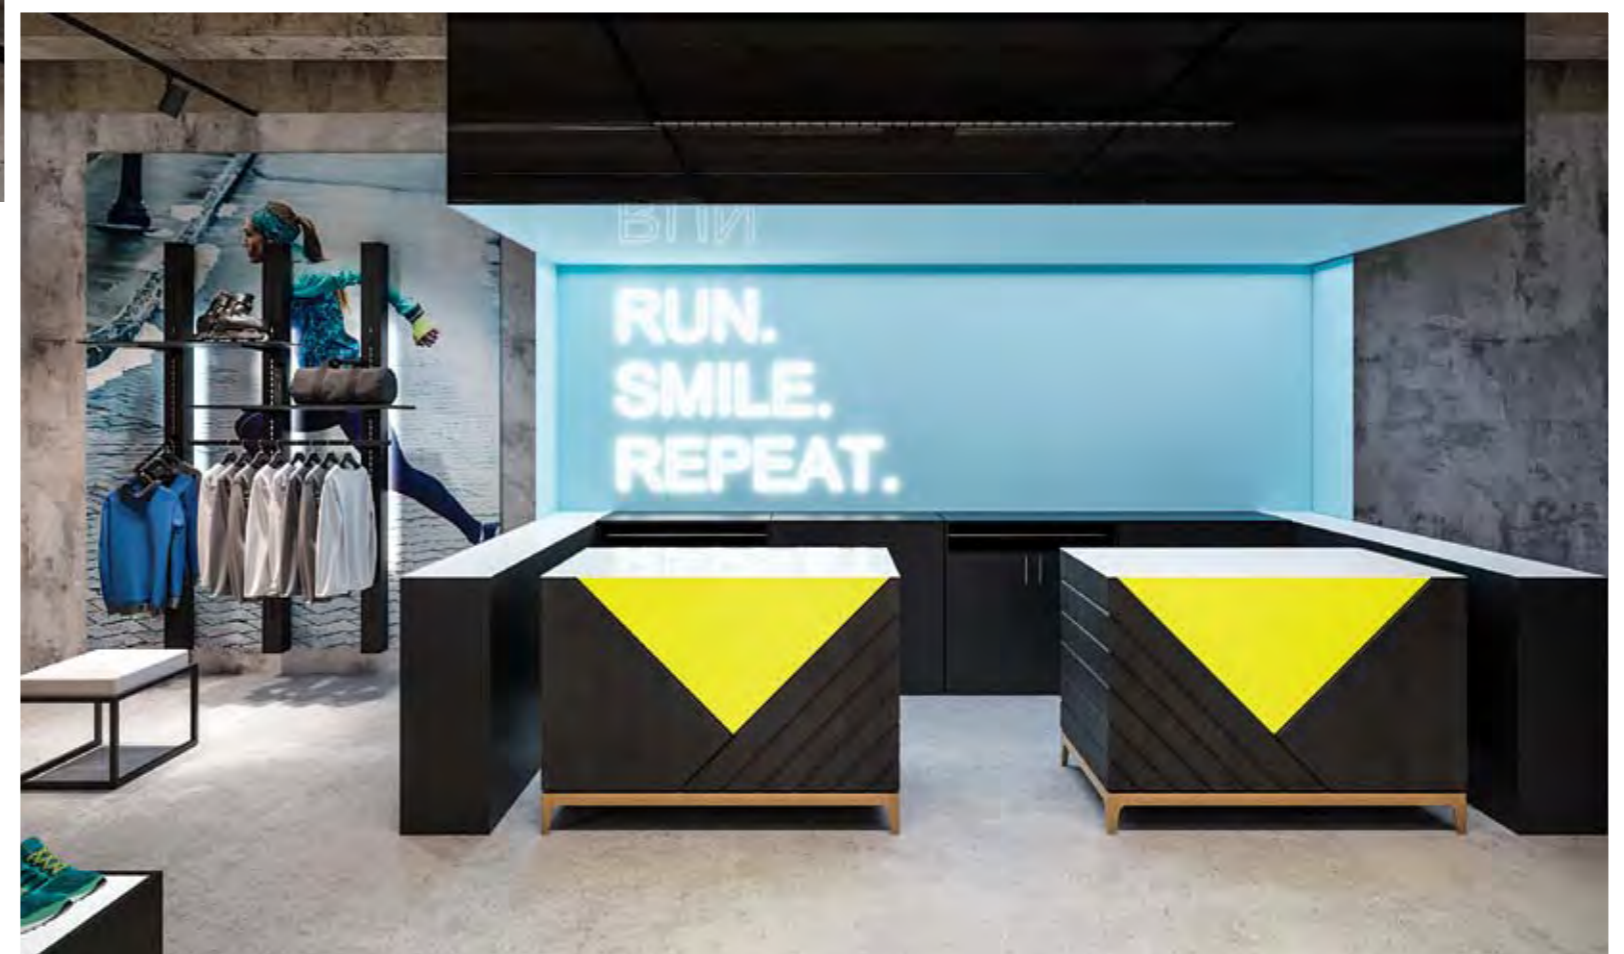

Pair of Trick counters / Wall System uprights with rack on the left wall