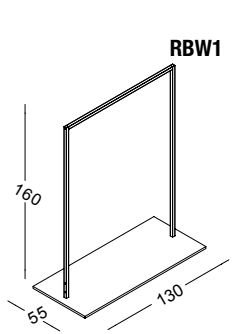

2018

RAINBOW

BRUGNOTTO®
SHOP INTERIORS

RBWM1
mensola per RBW1-4-C-B
shelves for RBW1-4-C-B

RBWM3
mensola per RBW3
shelves for RBW3

RBWM2
mensola per RBW2
shelves for RBW2

**PLEXIGLASS
PROTECTION
FOR HANGING
BAR,
BY REQUEST
FOR ALL ITEMS**

RBWSP2

appendiera frontale in metallo
da applicare su RBWSP1-4
frontal hanging bar in metal
to put on RBWSP1-4

RBWSPM
montante in metallo con cremagliera posteriore
metal upright with rack on back

appendiere capo spalla in metallo
hanging rails in metal