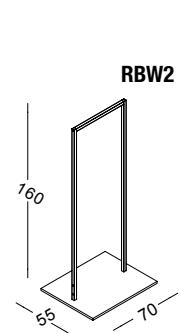

2018

RAINBOW

BRUGNOTTO®
SHOP INTERIORS

RBWM1
mensola per RBW1-4-C-B
shelves for RBW1-4-C-B

RBWM3
mensola per RBW3
shelves for RBW3

RBWM2
mensola per RBW2
shelves for RBW2

**PLEXIGLASS
PROTECTION
FOR HANGING
BAR,
BY REQUEST
FOR ALL ITEMS**

RBWSP2

appendiera frontale in metallo
da applicare su RBWSP1-4
frontal hanging bar in metal
to put on RBWSP1-4

RBWSPM
montante in metallo con cremagliera posteriore
metal upright with rack on back

appendiere capo spalla in metallo
hanging rails in metal