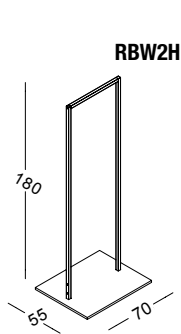

2018

RAINBOW

BRUGNOTTO®
SHOP INTERIORS

RBWM1
mensola per RBW1-4-C-B
shelves for RBW1-4-C-B

RBWM3
mensola per RBW3
shelves for RBW3

RBWM2
mensola per RBW2
shelves for RBW2

**PLEXIGLASS
PROTECTION
FOR HANGING
BAR,
BY REQUEST
FOR ALL ITEMS**

RBWSP2

appendiera frontale in metallo
da applicare su RBWSP1-4
frontal hanging bar in metal
to put on RBWSP1-4

RBWSPM
montante in metallo con cremagliera posteriore
metal upright with rack on back

appendiere capo spalla in metallo
hanging rails in metal