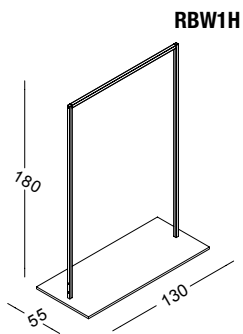

2018

RAINBOW

BRUGNOTTO®
SHOP INTERIORS

RBWM1
mensola per RBW1-4-C-B
shelves for RBW1-4-C-B

RBWM3
mensola per RBW3
shelves for RBW3

RBWM2
mensola per RBW2
shelves for RBW2

**PLEXIGLASS
PROTECTION
FOR HANGING
BAR,
BY REQUEST
FOR ALL ITEMS**

RBWSP2

appendiera frontale in metallo
da applicare su RBWSP1-4
frontal hanging bar in metal
to put on RBWSP1-4

RBWSPM
montante in metallo con cremagliera posteriore
metal upright with rack on back

appendiere capo spalla in metallo
hanging rails in metal