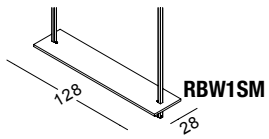

2018

RAINBOW

BRUGNOTTO®
SHOP INTERIORS

RBWM1
mensola per RBW1-4-C-B
shelves for RBW1-4-C-B

RBWM3
mensola per RBW3
shelves for RBW3

RBWM2
mensola per RBW2
shelves for RBW2

**PLEXIGLASS
PROTECTION
FOR HANGING
BAR,
BY REQUEST
FOR ALL ITEMS**