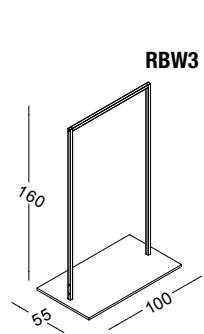

2018

RAINBOW

BRUGNOTTO®
SHOP INTERIORS

RBWM1
mensola per RBW1-4-C-B
shelves for RBW1-4-C-B

RBWM3
mensola per RBW3
shelves for RBW3

RBWM2
mensola per RBW2
shelves for RBW2

**PLEXIGLASS
PROTECTION
FOR HANGING
BAR,
BY REQUEST
FOR ALL ITEMS**

RBWSP2

appendiera frontale in metallo
da applicare su RBWSP1-4
frontal hanging bar in metal
to put on RBWSP1-4

RBWSPM
montante in metallo con cremagliera posteriore
metal upright with rack on back

appendiere capo spalla in metallo
hanging rails in metal