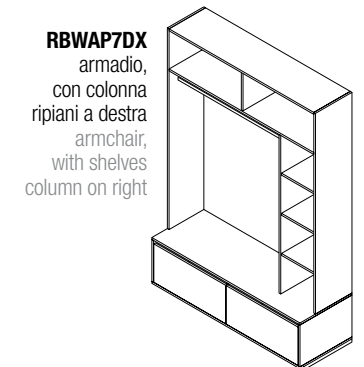

RBWBCS1

RBWBCS2

RBWBCS1 / RBWBCS2

rivestimento banco cassa, struttura in ferro con pannelli piano, frontale e fianchi in nobilitato
cash counter cover, iron structure with top, frontal and side panels in chipboard

RBWBC1
modulo borse
shopping bag
module

RBWBC2
modulo grucce
hangers bin
module

RBWBC3
modulo pc
pc module

RBWAP1M
mensola per RBWAP1
shelves for RBWAP1

RBWAP2M
mensola per RBWAP2
shelves for RBWAP2

con 4 cassetti
with 4 drawers

RBWAP10
elemento chiusura
corsia con appenderia
lane-end element with
shelves

RBWAP11
elemento chiusura
corsia con mensole
lane-end element with
shelves

RBWAP12
elemento chiusura
corsia con mensole
blister
lane-end element with
blister hangers