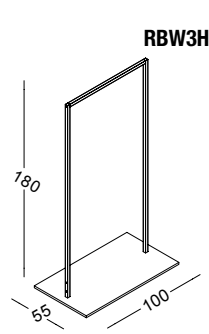

2018

RAINBOW

BRUGNOTTO®
SHOP INTERIORS

RBWM1
mensola per RBW1-4-C-B
shelves for RBW1-4-C-B

RBWM3
mensola per RBW3
shelves for RBW3

RBWM2
mensola per RBW2
shelves for RBW2

**PLEXIGLASS
PROTECTION
FOR HANGING
BAR,
BY REQUEST
FOR ALL ITEMS**

RBWSP2

appendiera frontale in metallo
da applicare su RBWSP1-4
frontal hanging bar in metal
to put on RBWSP1-4

RBWSPM
montante in metallo con cremagliera posteriore
metal upright with rack on back

appendiere capo spalla in metallo
hanging rails in metal