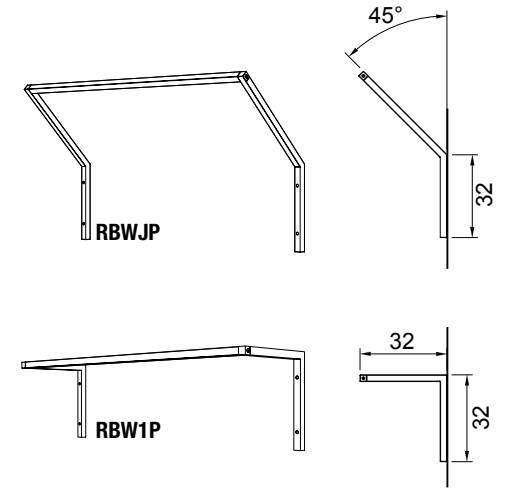

2018

RAINBOW

BRUGNOTTO®
SHOP INTERIORS

RBWM1
mensola per RBW1-4-C-B
shelves for RBW1-4-C-B

RBWM3
mensola per RBW3
shelves for RBW3

RBWM2
mensola per RBW2
shelves for RBW2

**PLEXIGLASS
PROTECTION
FOR HANGING
BAR,
BY REQUEST
FOR ALL ITEMS**

RBWSP2

appendiera frontale in metallo
da applicare su RBWSP1-4
frontal hanging bar in metal
to put on RBWSP1-4

RBWSPM
montante in metallo con cremagliera posteriore
metal upright with rack on back

appendiere capo spalla in metallo
hanging rails in metal

RBWBCS1

RBWBCS2

RBWBCS1 / RBWBCS2

rivestimento banco cassa, struttura in ferro con pannelli piano, frontale e fianchi in nobilitato
cash counter cover, iron structure with top, frontal and side panels in chipboard