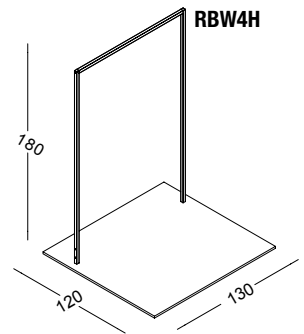

2018

RAINBOW

BRUGNOTTO®
SHOP INTERIORS

RBWM1
mensola per RBW1-4-C-B
shelves for RBW1-4-C-B

RBWM3
mensola per RBW3
shelves for RBW3

RBWM2
mensola per RBW2
shelves for RBW2

**PLEXIGLASS
PROTECTION
FOR HANGING
BAR,
BY REQUEST
FOR ALL ITEMS**

RBWSP2

appendiera frontale in metallo
da applicare su RBWSP1-4
frontal hanging bar in metal
to put on RBWSP1-4

RBWSPM
montante in metallo con cremagliera posteriore
metal upright with rack on back

appendiere capo spalla in metallo
hanging rails in metal