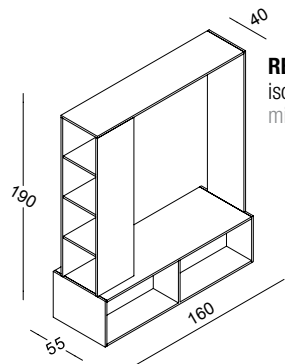

RBWAP9DX

colonna ripiani a destra
shelves column on right

RBWAP9SX
elemento
corsia
lane
element

RBWAPA2
 accessorio blister per RBWAP7-8-9
 blister accessory for RBWAP7-8-9

RBWAPA3
 casellario cravatte per RBWAP7-8-9
 tie holder for RBWAP7-8-9

RBWAPA4
 mensola inclinata 60° per RBWAP7-8-9
 60° sloping shelf for RBWAP7-8-9

RBWAPA5
 mensola inclinata 20° per RBWAP7-8-9
 20° sloping shelf for RBWAP7-8-9

RBWAP8
 isola centro stanza
 middle unit

CHIPBOARD FINISHINGS