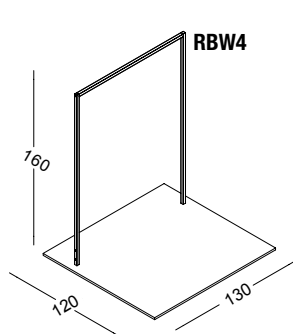

2018

RAINBOW

BRUGNOTTO®
SHOP INTERIORS

RBWM1
mensola per RBW1-4-C-B
shelves for RBW1-4-C-B

RBWM3
mensola per RBW3
shelves for RBW3

RBWM2
mensola per RBW2
shelves for RBW2

**PLEXIGLASS
PROTECTION
FOR HANGING
BAR,
BY REQUEST
FOR ALL ITEMS**

RBWSP2

appendiera frontale in metallo
da applicare su RBWSP1-4
frontal hanging bar in metal
to put on RBWSP1-4

RBWSPM
montante in metallo con cremagliera posteriore
metal upright with rack on back

appendiere capo spalla in metallo
hanging rails in metal