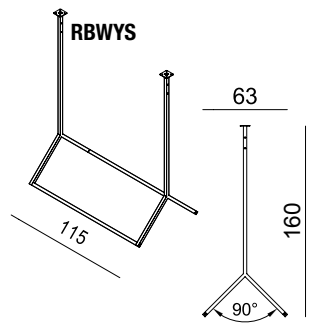

2018

RAINBOW

BRUGNOTTO®
SHOP INTERIORS

RBWM1
mensola per RBW1-4-C-B
shelves for RBW1-4-C-B

RBWM3
mensola per RBW3
shelves for RBW3

RBWM2
mensola per RBW2
shelves for RBW2

**PLEXIGLASS
PROTECTION
FOR HANGING
BAR,
BY REQUEST
FOR ALL ITEMS**

RBWSP2

appendiera frontale in metallo
da applicare su RBWSP1-4
frontal hanging bar in metal
to put on RBWSP1-4

RBWSPM
montante in metallo con cremagliera posteriore
metal upright with rack on back

appendiere capo spalla in metallo
hanging rails in metal