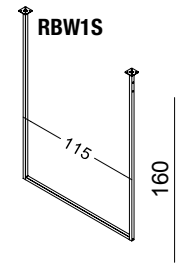

2018

RAINBOW

BRUGNOTTO®
SHOP INTERIORS

RBWM1
mensola per RBW1-4-C-B
shelves for RBW1-4-C-B

RBWM3
mensola per RBW3
shelves for RBW3

RBWM2
mensola per RBW2
shelves for RBW2

**PLEXIGLASS
PROTECTION
FOR HANGING
BAR,
BY REQUEST
FOR ALL ITEMS**

RBWSP2

appendiera frontale in metallo
da applicare su RBWSP1-4
frontal hanging bar in metal
to put on RBWSP1-4

RBWSPM
montante in metallo con cremagliera posteriore
metal upright with rack on back

appendiere capo spalla in metallo
hanging rails in metal