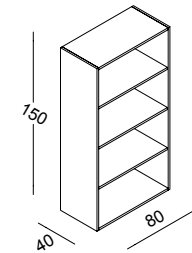

RBWAP11
elemento chiusura
corsia con mensole
lane-end element with
shelves