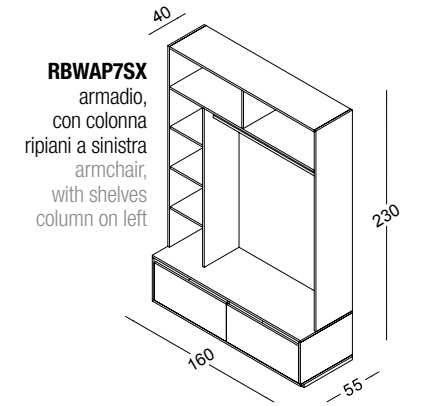

RBWSP1

RBWSP5

mensole in nobilitato
shelves in chipboard

RBWSP4

RBWSP6

mensole in metallo
shelves in metal

RBWSP3

RBWSP7

RBWBCS1

RBWBCS2

RBWBCS1 / RBWBCS2

rivestimento banco cassa, struttura in ferro con pannelli piano, frontale e fianchi in nobilitato
cash counter cover, iron structure with top, frontal and side panels in chipboard

RBWBC1
modulo borse
shopping bag
module

RBWBC2
modulo grucce
hangers bin
module

RBWBC3
modulo pc
pc module

RBWAP1M
mensola per RBWAP1
shelves for RBWAP1

RBWAP2M
mensola per RBWAP2
shelves for RBWAP2

con 4 cassetti
with 4 drawers

RBWAP10
elemento chiusura
corsia con appenderia
lane-end element with
shelves

RBWAP11
elemento chiusura
corsia con mensole
lane-end element with
shelves

RBWAP12
elemento chiusura
corsia con mensole
blister
lane-end element with
blister hangers