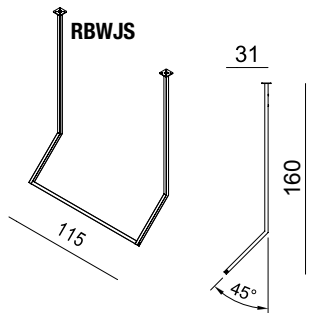

2018

RAINBOW

BRUGNOTTO®
SHOP INTERIORS

RBWM1
mensola per RBW1-4-C-B
shelves for RBW1-4-C-B

RBWM3
mensola per RBW3
shelves for RBW3

RBWM2
mensola per RBW2
shelves for RBW2

**PLEXIGLASS
PROTECTION
FOR HANGING
BAR,
BY REQUEST
FOR ALL ITEMS**

RBWSP2

appendiera frontale in metallo
da applicare su RBWSP1-4
frontal hanging bar in metal
to put on RBWSP1-4

RBWSPM
montante in metallo con cremagliera posteriore
metal upright with rack on back

appendiere capo spalla in metallo
hanging rails in metal