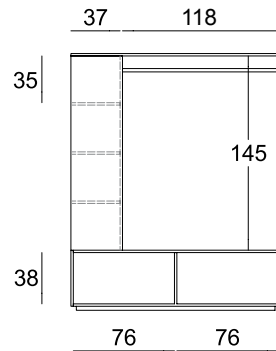

RBWAPA4
 mensola inclinata 60° per RBWAP7-8-9
 60° sloping shelf for RBWAP7-8-9

RBWAPA5
 mensola inclinata 20° per RBWAP7-8-9
 20° sloping shelf for RBWAP7-8-9

RBWAP8
 isola centro stanza
 middle unit

CHIPBOARD FINISHINGS