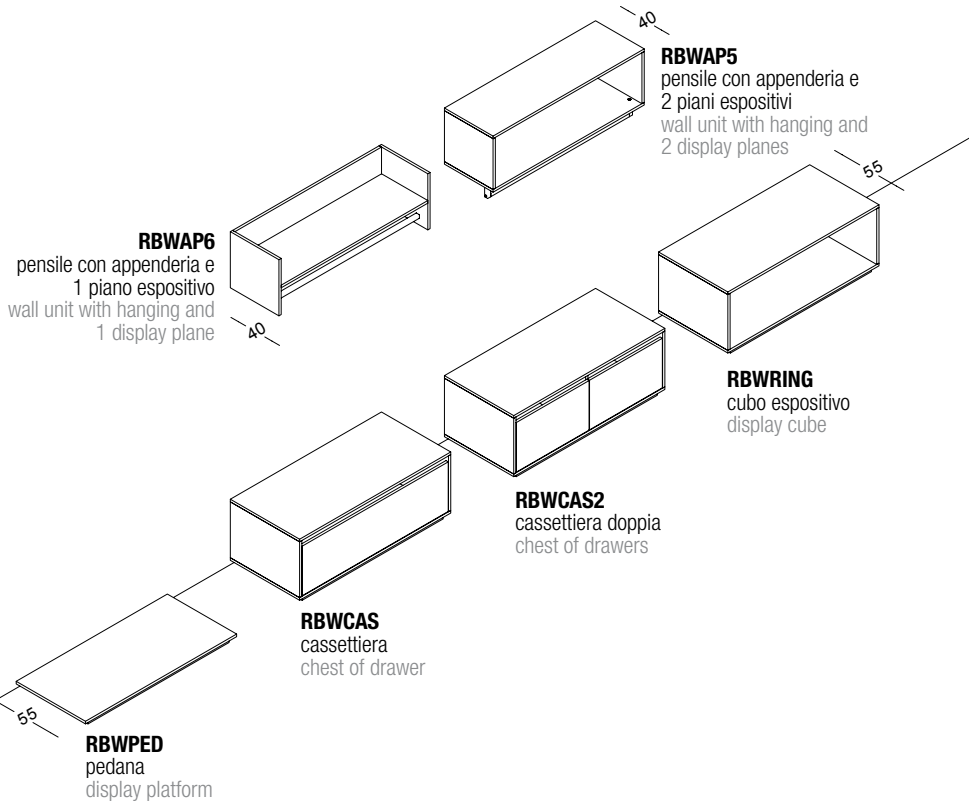

RBWSP2

appendiera frontale in metallo
da applicare su RBWSP1-4
frontal hanging bar in metal
to put on RBWSP1-4

RBWSPM
montante in metallo con cremagliera posteriore
metal upright with rack on back

appendiere capo spalla in metallo
hanging rails in metal

RBWBCS1

RBWBCS2

RBWBCS1 / RBWBCS2

rivestimento banco cassa, struttura in ferro con pannelli piano, frontale e fianchi in nobilitato
cash counter cover, iron structure with top, frontal and side panels in chipboard

RBWBC1
modulo borse
shopping bag
module

RBWBC2
modulo grucce
hangers bin
module

RBWBC3
modulo pc
pc module

RBWAP1M
mensola per RBWAP1
shelves for RBWAP1

RBWAP2M
mensola per RBWAP2
shelves for RBWAP2

con 4 cassetti
with 4 drawers

RBWAP10
elemento chiusura
corsia con appenderia
lane-end element with
shelves

RBWAP11
elemento chiusura
corsia con mensole
lane-end element with
shelves

RBWAP12
elemento chiusura
corsia con mensole
blister
lane-end element with
blister hangers