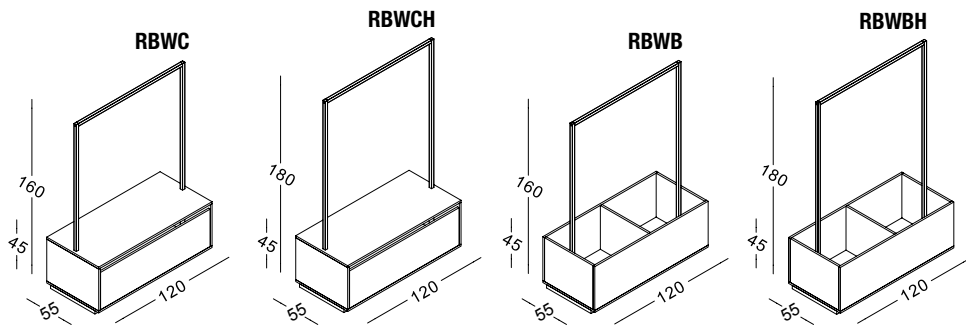

2018

RAINBOW

BRUGNOTTO®
SHOP INTERIORS

RBWM1
mensola per RBW1-4-C-B
shelves for RBW1-4-C-B

RBWM3
mensola per RBW3
shelves for RBW3

RBWM2
mensola per RBW2
shelves for RBW2

**PLEXIGLASS
PROTECTION
FOR HANGING
BAR,
BY REQUEST
FOR ALL ITEMS**

RBWSP2

appendiera frontale in metallo
da applicare su RBWSP1-4
frontal hanging bar in metal
to put on RBWSP1-4

RBWSPM
montante in metallo con cremagliera posteriore
metal upright with rack on back

appendiere capo spalla in metallo
hanging rails in metal