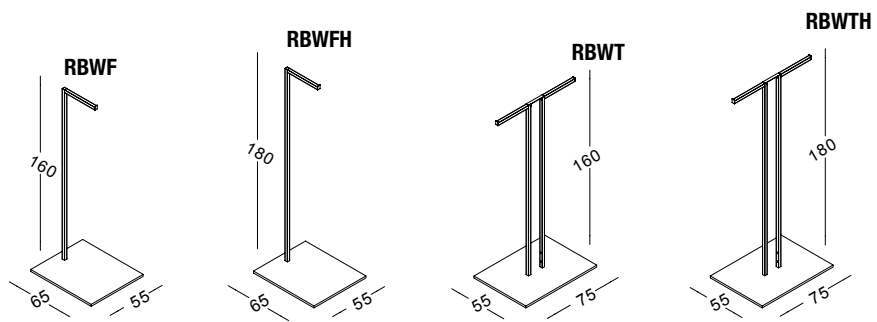

2018

RAINBOW

BRUGNOTTO®
SHOP INTERIORS

RBWM1
mensola per RBW1-4-C-B
shelves for RBW1-4-C-B

RBWM3
mensola per RBW3
shelves for RBW3

RBWM2
mensola per RBW2
shelves for RBW2

**PLEXIGLASS
PROTECTION
FOR HANGING
BAR,
BY REQUEST
FOR ALL ITEMS**

RBWSP2

appendiera frontale in metallo
da applicare su RBWSP1-4
frontal hanging bar in metal
to put on RBWSP1-4

RBWSPM
montante in metallo con cremagliera posteriore
metal upright with rack on back

appendiere capo spalla in metallo
hanging rails in metal