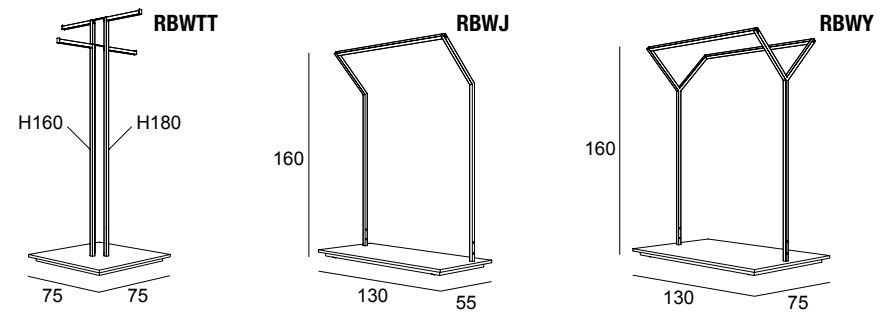

2018

RAINBOW

BRUGNOTTO®
SHOP INTERIORS

RBWM1
mensola per RBW1-4-C-B
shelves for RBW1-4-C-B

RBWM3
mensola per RBW3
shelves for RBW3

RBWM2
mensola per RBW2
shelves for RBW2

**PLEXIGLASS
PROTECTION
FOR HANGING
BAR,
BY REQUEST
FOR ALL ITEMS**

RBWSP2

appendiera frontale in metallo
da applicare su RBWSP1-4
frontal hanging bar in metal
to put on RBWSP1-4

RBWSPM
montante in metallo con cremagliera posteriore
metal upright with rack on back

appendiere capo spalla in metallo
hanging rails in metal