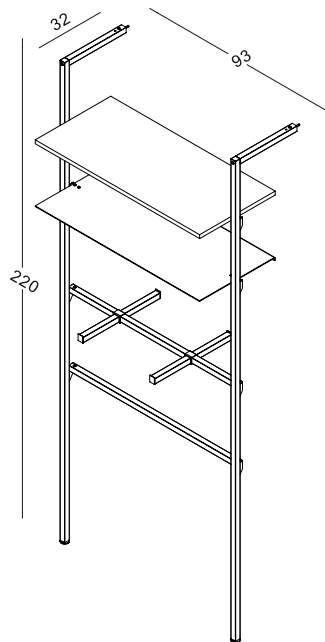

2018

RAINBOW

BRUGNOTTO®
SHOP INTERIORS

RBWM1
mensola per RBW1-4-C-B
shelves for RBW1-4-C-B

RBWM3
mensola per RBW3
shelves for RBW3

RBWM2
mensola per RBW2
shelves for RBW2

**PLEXIGLASS
PROTECTION
FOR HANGING
BAR,
BY REQUEST
FOR ALL ITEMS**

RBWSP2

appendiera frontale in metallo
da applicare su RBWSP1-4
frontal hanging bar in metal
to put on RBWSP1-4

RBWSPM
montante in metallo con cremagliera posteriore
metal upright with rack on back

appendiere capo spalla in metallo
hanging rails in metal

RBWBCS1

RBWBCS2

RBWBCS1 / RBWBCS2

rivestimento banco cassa, struttura in ferro con pannelli piano, frontale e fianchi in nobilitato
cash counter cover, iron structure with top, frontal and side panels in chipboard