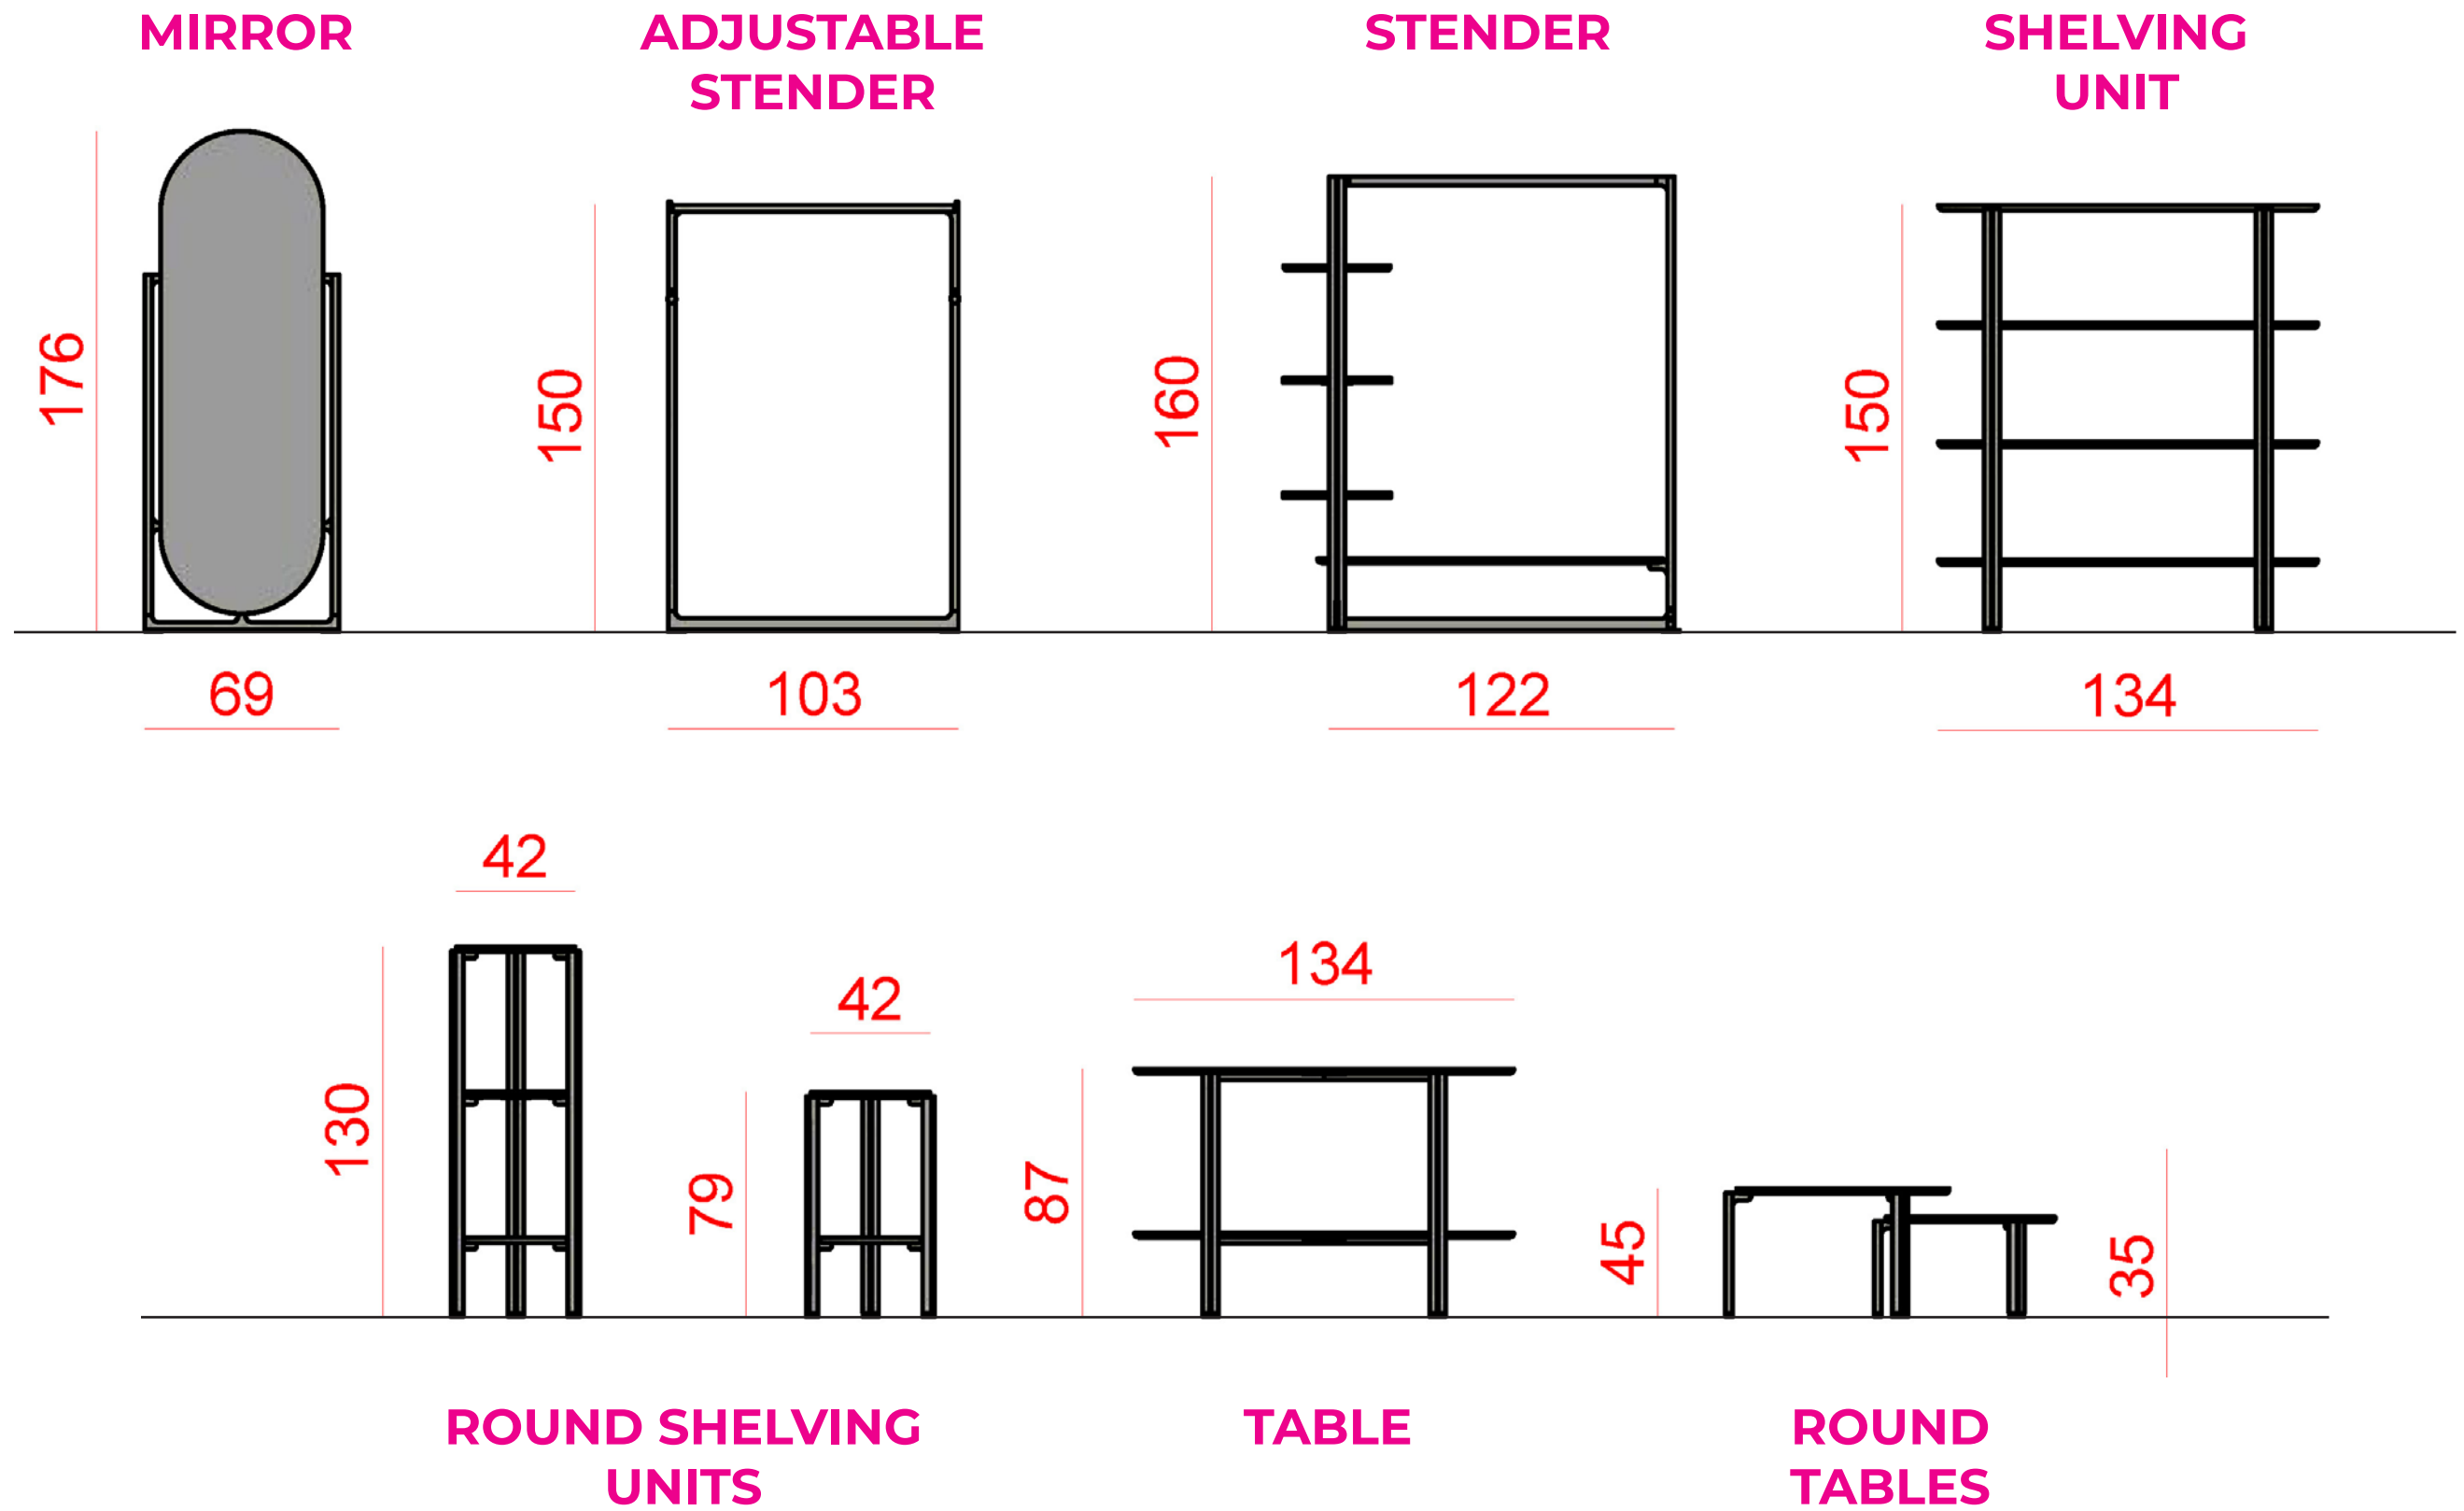

# WOOD COLLECTION

Collection overview  
technical drawings

**WALL SYSTEM**

**MIDDLE UNITS**

WALL-WALL

FLOOR-WALL

FLOOR-CEILING

ALSO AVAILABLE IN 60 AND 120 WIDTHS

# Wall system - dimensional adjustments

# Wall system - accessories

WOOD ELEMENT

METAL DETAILS