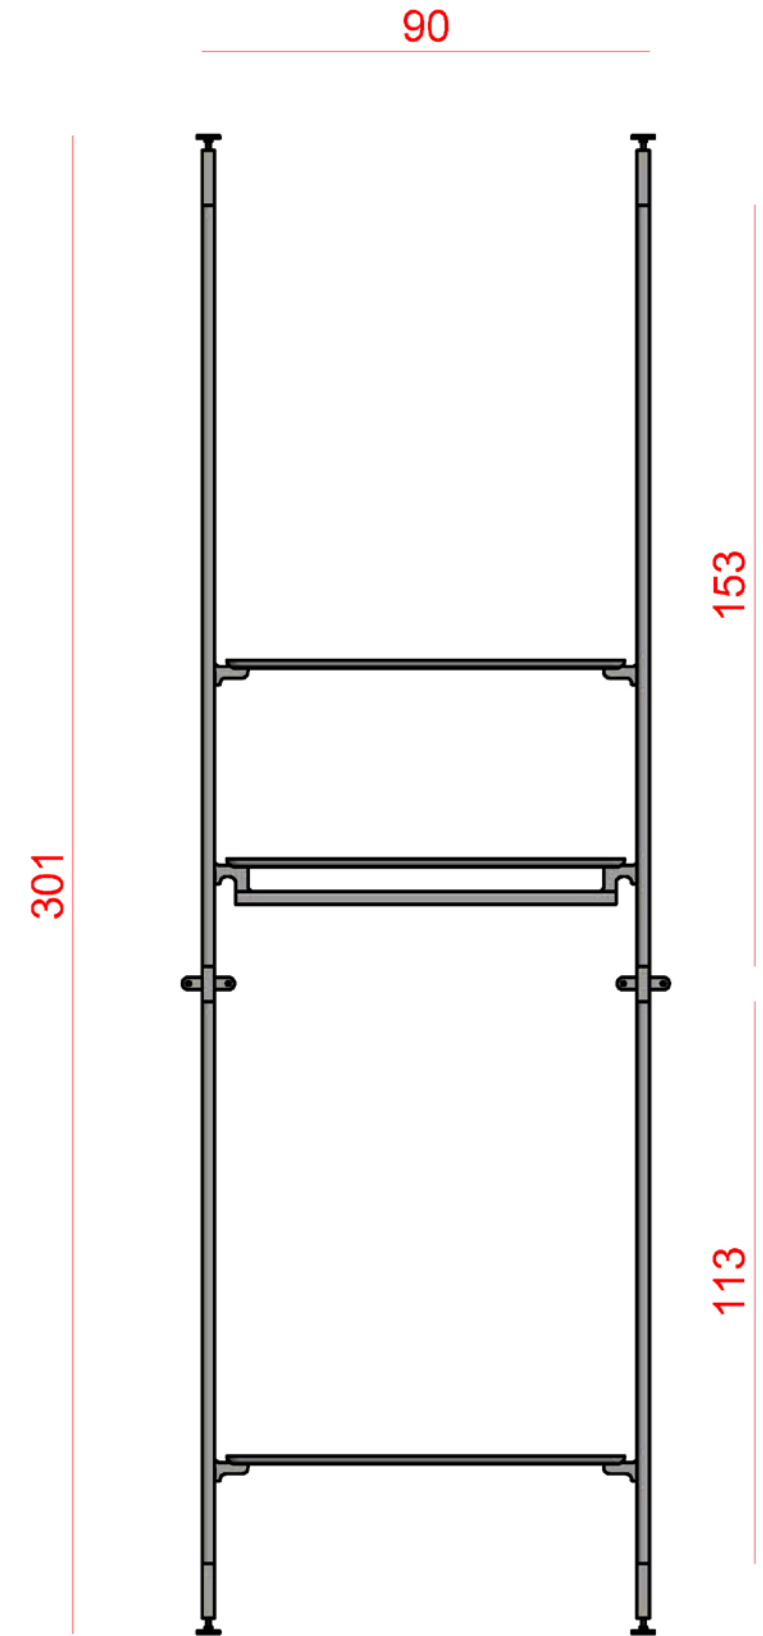

# WOOD COLLECTION

Collection overview  
technical drawings

**WALL SYSTEM**

**MIDDLE UNITS**

WALL-WALL

FLOOR-WALL

FLOOR-CEILING

ALSO AVAILABLE IN 60 AND 120 WIDTHS

# Wall system - configurations

WOOD ELEMENT

METAL DETAILS

UPRIGHT BASIC CONSTRUCTION ELEMENT

RACK SYSTEM BASIC ELEMENT

# Wall system - dimensional adjustments